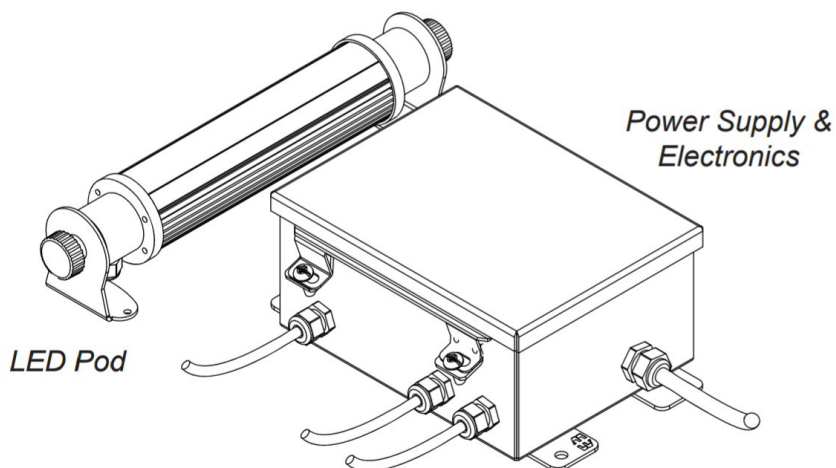

SPECTRA SERIES UV40 LED WASH

The Spectra Series UV40 is a 40 Watt UV luminaire utilizing high performance, long life UV-A emitters. The Spectra Series UV40 is designed with four independent LED cells on four independent DMX channels for intensity control.

An on board multi-voltage power supply allows for direct power and data connection as well as feed through capabilities. The Spectra Series UV40 is compatible with both DMX and RDM protocols and comes complete with a library of pre-programmed fades and strobos as well as manual intensity control.

Product Features:

- High performance, long life UV-A emitters
- Less visible light than traditional black lights using 365nm UV-A LEDs
- Individual focus of the UV cells
- Feed through power and data capabilities
- 10° or 30° lens options
- Selectable 8 and 16 bit personalities for smooth fades from 0 to 100%
- On-board multi-voltage power supply 100-240VAC, 50/60Hz.
- DMX and RDM compatible
- DMX address setting via on-board push button display or RDM
- Weight:
 - Power Supply Enclosure: 11.5 lbs. (5.2 kgs.)
 - LED Pod: 2.1 lbs (0.95 kg)
- cETLus listed for indoor use and CE marked
- Made in the USA
- Five (5) year and one (1) day warranty
- No cost technical support for the life of your product

UV40

Dimensions

- A:** 6-foot power cable between power supply enclosure and SS-UV40 fixture.
- B:** 6-foot waterproof DMX output cable with 5-pin female XLR connector between power supply enclosure and SS-UV40 fixture.
- C:** 6-foot waterproof DMX input cable with 5-pin male XLR connector.
- D:** 6-foot AC input power cable with bare ends.