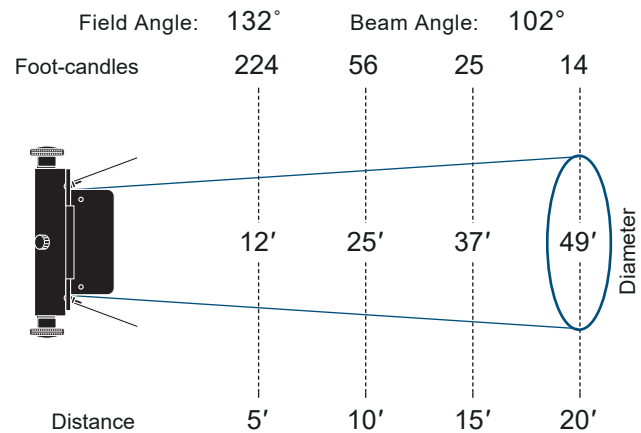

H O R I Z O N T A L

Watts	Volts	ANSI Code	Color Temp (K)	Rated Life (hrs)*	Rated Lumens*	Correction Factor	Finish
1000	120	FCM	3200	300	27,500	1.00	Clear
1000	120	FHM	3200	300	26,000	--	Frost
750	120	EJG	3200	400	20,000	0.73	Clear
750	120	EMD	3200	400	19,500	--	Frost
500	120	FDG	3200	400	13,250	0.48	Clear
500	120	FDN	3200	400	12,800	--	Frost
500	120	FCL	3000	2,000	10,950	0.40	Clear
500	120	FCZ	3000	2,000	10,700	--	Frost
300	120	EHM	2950	2,000	5,950	0.22	Clear
300	120	EHZ	2950	2,000	5,900	--	Frost
800	240	TU P2/GE23760	3200	150	22,000	--	Clear