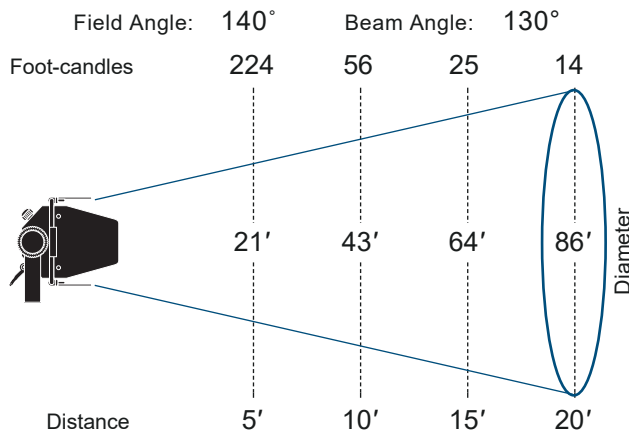

Specifications

Housing: Sheet steel construction.
Materials: Corrosion-resistant materials and hardware.
Yoke: Rigid flat steel with dual-locking-dog tilt handles.
Reflector: Peened specular aluminum.
Socket: Recessed single-contact, two provided. Tool-free re-lamping.
Rating: 120 or 230VAC operation, 8.3/4.2 Amps, 1000 Watts maximum.
Cable: 36" Teflon® leads encased in black fiberglass sleeving.
Accessories: Includes safety screen, black snoot/color frame holder, and safety cable with spring clip.
Finish: Black epoxy Sandtex, electrostatic application.
Weight: Approx. 7 lbs. (3.18 Kg)
Markings: cETLus Listed for indoor use.

Ordering Information

Q-LITE
1000W Flood Light, 120VAC, Black Finish
Q-LITE
1000W Flood Light, 230VAC, Black Finish

Included and Optional Accessories

SC-36-BK Safety Cable with Spring Clip *(included)*
QL-SN Black Snoot/Color Frame Holder for Q-LITE *(included)*
79-0503 Q-LITE Safety Screen *(included)*
QL-CF Color Frame
QL-BD4 Black 4-Leaf Barn Door for Q-LITE
F-SAS 510 Combination 5/8" x 1-1/8" Spigot Malleable Iron Pipe Clamp

Q-LITE Photometric Data with FCM (3200K) Lamp

V E R T I C A L