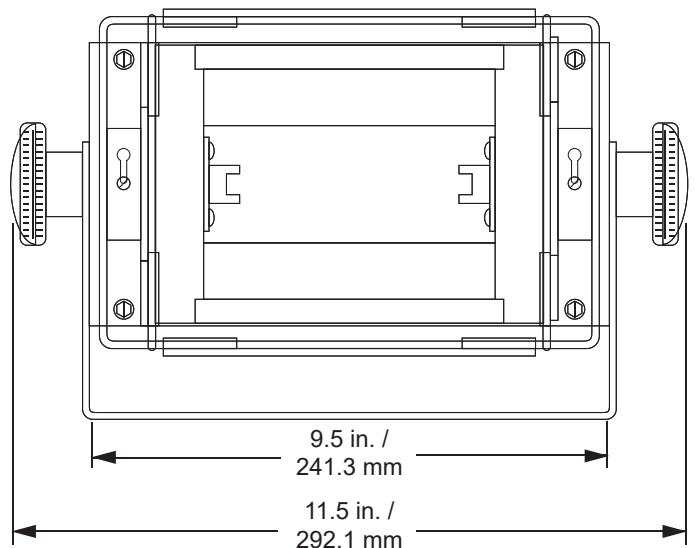

Q-LITE OPEN FACE 1000W FLOOD LIGHT Q-LITE

The Q-LITE flood fixture is a 1000 Watt open-face luminaire that is a compact, lightweight, multipurpose flood/fill light. It is ideal for any stage, studio and location lighting application.

Product Features:

- Ventilated steel housing
- Broad even beam
- Compact and lightweight
- Accepts a wide range of lamps (lamp not included, sold separately)
- Available in 120VAC or 230VAC
- Includes safety screen, black snoot/color frame holder, and safety cable
- Weight: 7 lbs. / 3.18 kg (approximate)
- cETLus listed for indoor use
- Made in the USA

*Note: Drawing shown with optional
4-leaf barn door (sold separately)*

Specifications

Housing: Sheet steel construction.
Materials: Corrosion-resistant materials and hardware.
Yoke: Rigid flat steel with dual-locking-dog tilt handles.
Reflector: Peened specular aluminum.
Socket: Recessed single-contact, two provided. Tool-free re-lamping.
Rating: 120 or 230VAC operation, 8.3/4.2 Amps, 1000 Watts maximum.
Cable: 36" Teflon® leads encased in black fiberglass sleeving.
Accessories: Includes safety screen, black snoot/color frame holder, and safety cable with spring clip.
Finish: Black epoxy Sandtex, electrostatic application.
Weight: Approx. 7 lbs. (3.18 Kg)
Markings: cETLus Listed for indoor use.