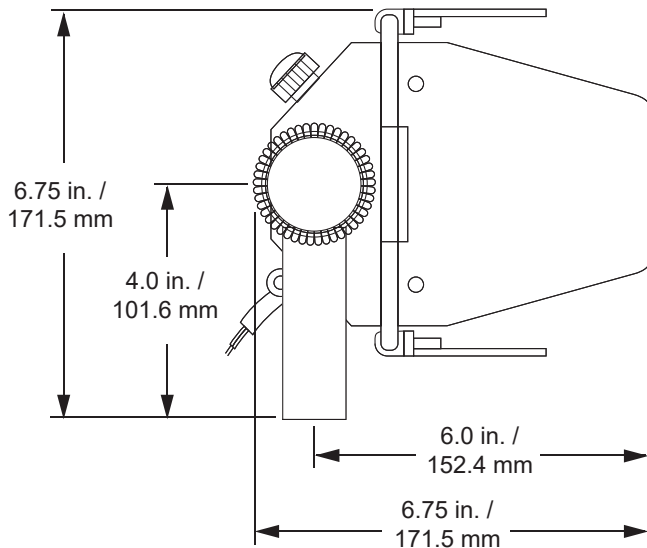

Q-LITE OPEN FACE 1000W FLOOD LIGHT Q-LITE

The Q-LITE flood fixture is a 1000 Watt open-face luminaire that is a compact, lightweight, multipurpose flood/fill light. It is ideal for any stage, studio and location lighting application.

Product Features:

- Ventilated steel housing
- Broad even beam
- Compact and lightweight
- Accepts a wide range of lamps (lamp not included, sold separately)
- Available in 120VAC or 230VAC
- Includes safety screen, black snoot/color frame holder, and safety cable
- Weight: 7 lbs. / 3.18 kg (approximate)
- cETLus listed for indoor use
- Made in the USA

*Note: Drawing shown with optional
4-leaf barn door (sold separately)*

Specifications

Housing: Sheet steel construction.
Materials: Corrosion-resistant materials and hardware.
Yoke: Rigid flat steel with dual-locking-dog tilt handles.
Reflector: Peened specular aluminum.
Socket: Recessed single-contact, two provided. Tool-free re-lamping.
Rating: 120 or 230VAC operation, 8.3/4.2 Amps, 1000 Watts maximum.
Cable: 36" Teflon® leads encased in black fiberglass sleeving.
Accessories: Includes safety screen, black snoot/color frame holder, and safety cable with spring clip.
Finish: Black epoxy Sandtex, electrostatic application.
Weight: Approx. 7 lbs. (3.18 Kg)
Markings: cETLus Listed for indoor use.