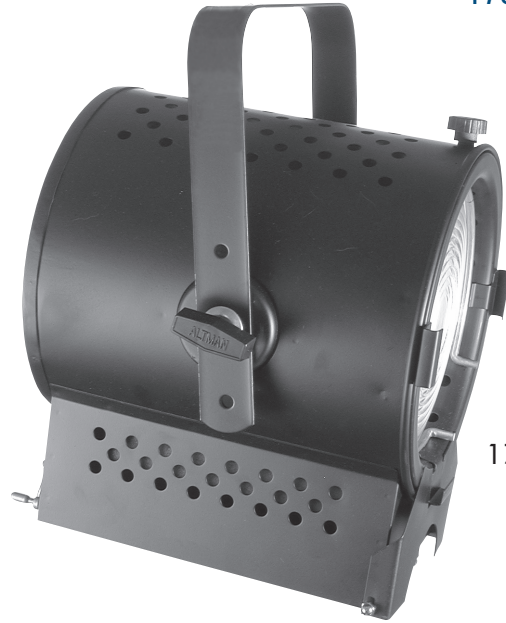

Fixture Type:

A lightweight, long throw, all purpose lighting device the 8" fresnel produces a soft edged beam which varies in diameter from 6.3 feet to 25 feet at a throw distance of 30 feet. The 75Q and 175Q are designed for operation with the long life, high intensity tungsten halogen lamps. The luminaire is used in theatre for acting area lighting where beam shaping is not required or in television studios for key and back lighting. Other uses include nightclubs, museums and show windows where soft edge controlled lighting is required.

Specifications subject to change without notice

175Q

75Q

1000 WATT
8" FRESNEL

Features

- Sheet steel welded construction
- Specular spherical Alzak aluminum reflector
- Spot to flood focus adjustment
- 8" Heat resisting Fresnel lens
- Mogul prefocus socket
- Color frame and safety cable with spring clip included
- Three 36" Teflon lead wires
- U.L., c.U.L. and CE listed for 1000 watts
- Made in the USA

75Q

175Q

Specifications

Housing: Sheet steel construction.

Yoke: Rigid flat steel with clearance hole for 1/2" bolt.

Reflector: Alzak aluminum, spherical design.

Lens: Pyrex fresnel lens with stippling on flat surface.

Socket: Altman mogul prefocus, tool free relamping.

Rating: 120/240 volts AC/DC operation, 8.3/4.2 amps, 1000 watts maximum.

Cable: 36" teflon leads encased in black fiberglass sleeving. Hi-Temp rubber cable optional, up to 25'.