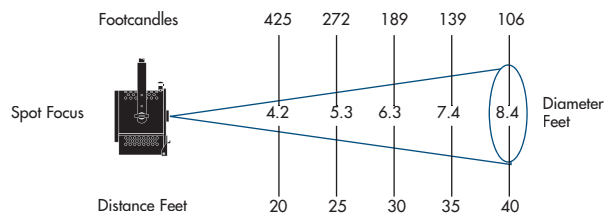

Specifications

Housing: Sheet steel construction.

Yoke: Rigid flat steel with clearance hole for 1/2" bolt.

Reflector: Alzak aluminum, spherical design.

Lens: Pyrex fresnel lens with stippling on flat surface.

Socket: Altman mogul prefocus, tool free relamping.

Rating: 120/240 volts AC/DC operation, 8.3/4.2 amps, 1000 watts maximum.

Cable: 36" teflon leads encased in black fiberglass sleeving. Hi-Temp rubber cable optional, up to 25'.

Access Door: Hinged, can be opened without use of tools, allowing access to lens and reflector.

Focusing: Adjustable with locking thumb screw on bottom surface with the 75Q. Adjustable with easy operated rear mounted screw feed with the 175Q.

Accessories: Accepts standard 10" accessories.

Finish: Black epoxy sandtex, electrostatic application.

Weight: Approx; 14.5 lbs. (6.5 kg.) for the 75Q.
Approx; 15 lbs. (6.75 kg.) for the 175Q.

Photometric Data for BVT Lamp