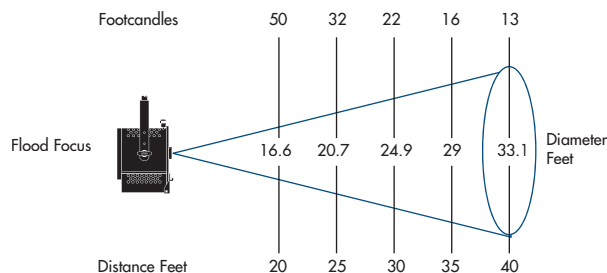

Accessories: Accepts standard 10" accessories.

Finish: Black epoxy sandtex, electrostatic application.

Weight: Approx; 14.5 lbs. (6.5 kg.) for the 75Q.
Approx; 15 lbs. (6.75 kg.) for the 175Q.

Photometric Data for BVT Lamp

75Q, 175Q

ACCESSORIES Supplied with Luminaires	
8-CF	Color Frame
SC-36-BK	Safety Cable with Spring Clip

8" FRESNEL PERFORMANCE CHART

Fixture Type	Focus	Candlepower (Candela)	Beam Angle (Degrees)	Field Angle (Degrees)	Efficiency (%)
75Q & 175Q	Spot	170,000	6.7°	12°	10.3
	Flood	20,000	37.0°	45°	26.2