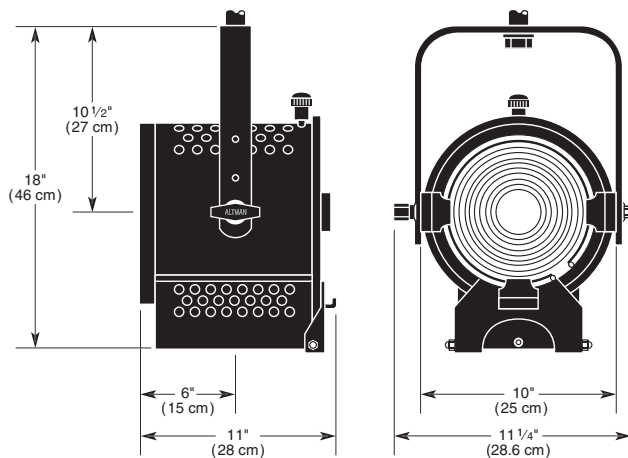

Fixture Type:

A lightweight, long throw, all purpose lighting device the 8" fresnel produces a soft edged beam which varies in diameter from 6.3 feet to 25 feet at a throw distance of 30 feet. The 75Q and 175Q are designed for operation with the long life, high intensity tungsten halogen lamps. The luminaire is used in theatre for acting area lighting where beam shaping is not required or in television studios for key and back lighting. Other uses include nightclubs, museums and show windows where soft edge controlled lighting is required.

Specifications subject to change without notice

175Q

75Q

1000 WATT
8" FRESNEL

Features

- Sheet steel welded construction
- Specular spherical Alzak aluminum reflector
- Spot to flood focus adjustment
- 8" Heat resisting Fresnel lens
- Mogul prefocus socket
- Color frame and safety cable with spring clip included
- Three 36" Teflon lead wires
- U.L., c.U.L. and CE listed for 1000 watts
- Made in the USA

75Q

175Q

Specifications

Housing: Sheet steel construction.

Yoke: Rigid flat steel with clearance hole for 1/2" bolt.

Reflector: Alzak aluminum, spherical design.

Lens: Pyrex fresnel lens with stippling on flat surface.

Socket: Altman mogul prefocus, tool free relamping.

Rating: 120/240 volts AC/DC operation, 8.3/4.2 amps, 1000 watts maximum.

Cable: 36" teflon leads encased in black fiberglass sleeving. Hi-Temp rubber cable optional, up to 25'.