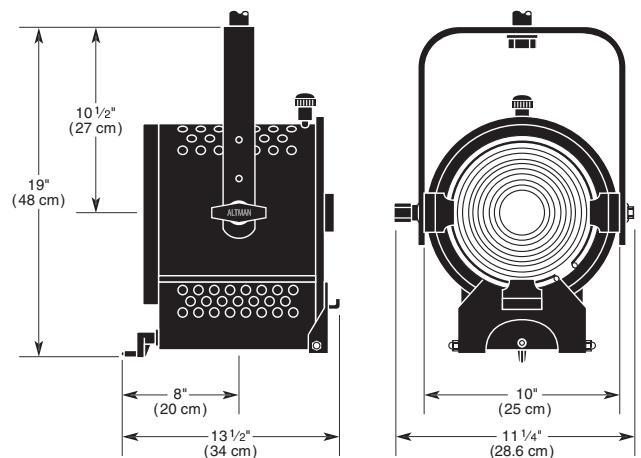

Specifications subject to change without notice

175Q

75Q

1000 WATT
8" FRESNEL

Features

- Sheet steel welded construction
- Specular spherical Alzak aluminum reflector
- Spot to flood focus adjustment
- 8" Heat resisting Fresnel lens
- Mogul prefocus socket
- Color frame and safety cable with spring clip included
- Three 36" Teflon lead wires
- U.L., c.U.L. and CE listed for 1000 watts
- Made in the USA

75Q

175Q

Specifications

Housing: Sheet steel construction.

Yoke: Rigid flat steel with clearance hole for 1/2" bolt.

Reflector: Alzak aluminum, spherical design.

Lens: Pyrex fresnel lens with stippling on flat surface.

Socket: Altman mogul prefocus, tool free relamping.

Rating: 120/240 volts AC/DC operation, 8.3/4.2 amps, 1000 watts maximum.

Cable: 36" teflon leads encased in black fiberglass sleeving. Hi-Temp rubber cable optional, up to 25'.

Access Door: Hinged, can be opened without use of tools, allowing access to lens and reflector.

Focusing: Adjustable with locking thumb screw on bottom surface with the 75Q. Adjustable with easy operated rear mounted screw feed with the 175Q.