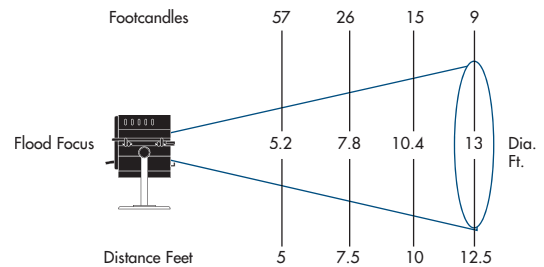

**Rating:** 120/240 volts AC/DC operation, .83/.42 amps, 100 watts maximum.

**Cable:** 36" leads encased in black fiberglass sleeving.

**Access Door:** Hinged, can be opened without use of tools, allowing access to lens, reflector and lamp.

**Focusing:** Adjustable with locking thumb screw on bottom surface.

**Accessories:** Accepts standard 3 3/4" accessories.

**Finish:** Black epoxy sandtex, electrostatically applied.

**Weight:** Approx; 2.2lbs. (.99 kg.)

Photometric Data for ESR Lamp

ACCESSORIES Supplied with Luminaire	
100-CF	Color Frame, 3 3/4" x 3 3/4"
MAC-SC	Safety Cable 18"

**3" FRESNEL PERFORMANCE CHART WITH ESR LAMP**

Fixture Type	Focus	Candlepower (Candela)	Beam Angle (Degrees)	Field Angle (Degrees)	Efficiency (%)
100	Spot	4450	10°	23.5°	9
	Flood	1475	34°	55.0°	22