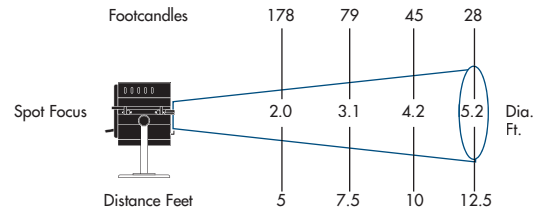

**Focusing:** Adjustable with locking thumb screw on bottom surface.

**Accessories:** Accepts standard 3 3/4" accessories.

**Finish:** Black epoxy sandtex, electrostatically applied.

**Weight:** Approx; 2.2lbs. (.99 kg.)

Photometric Data for ESR Lamp

ACCESSORIES Supplied with Luminaire	
100-CF	Color Frame, 3 3/4" x 3 3/4"
MAC-SC	Safety Cable 18"

**3" FRESNEL PERFORMANCE CHART WITH ESR LAMP**

Fixture Type	Focus	Candlepower (Candela)	Beam Angle (Degrees)	Field Angle (Degrees)	Efficiency (%)
100	Spot	4450	10°	23.5°	9
	Flood	1475	34°	55.0°	22