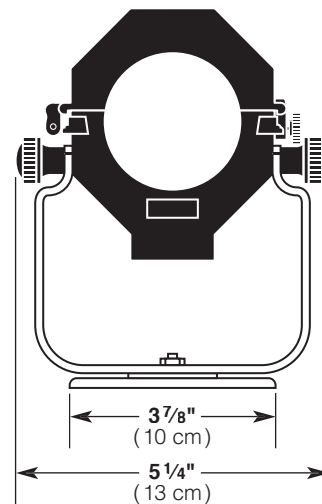

100  
3" Fresnel

Fixture Type:

A lightweight, very short throw, all purpose lighting device; the 100 produces a soft edged beam which varies in diameter from 4.2 feet to 10.4 feet at a throw distance of 10 feet. The 100 is designed for incandescent lamps as well as tungsten halogen lamps. The unit is used in theater for specials or in television and photographic studios for table top applications. Other uses include nightclubs, museums and show windows where soft edged controlled lighting is required.

Specifications subject to change without notice

**100 WATT**  
**3" FRESNEL**  
Features

- Die-cast aluminum construction
- Specular spherical Alzak aluminum reflector
- Spot to flood focus adjustment
- 3" Heat resisting fresnel lens
- Double contact bayonet socket
- Color frame and safety cable with spring clip included
- Three 36" lead wires
- U.L. and c.U.L. listed for 100 watts
- Made in the USA

**Rating:** 120/240 volts AC/DC operation, .83/.42 amps, 100 watts maximum.

**Cable:** 36" leads encased in black fiberglass sleeving.

**Access Door:** Hinged, can be opened without use of tools, allowing access to lens, reflector and lamp.

Photometric Data for ESR Lamp

ACCESSORIES Supplied with Luminaire	
100-CF	Color Frame, 3 3/4" x 3 3/4"
MAC-SC	Safety Cable 18"

**3" FRESNEL PERFORMANCE CHART WITH ESR LAMP**

Fixture Type	Focus	Candlepower (Candela)	Beam Angle (Degrees)	Field Angle (Degrees)	Efficiency (%)
100	Spot	4450	10°	23.5°	9
	Flood	1475	34°	55.0°	22