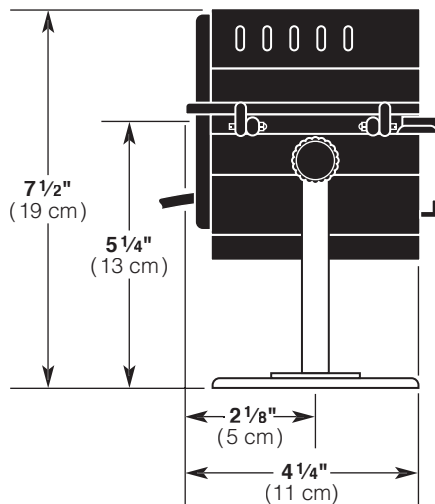

Fixture Type:

A lightweight, very short throw, all purpose lighting device; the 100 produces a soft edged beam which varies in diameter from 4.2 feet to 10.4 feet at a throw distance of 10 feet. The 100 is designed for incandescent lamps as well as tungsten halogen lamps. The unit is used in theater for specials or in television and photographic studios for table top applications. Other uses include nightclubs, museums and show windows where soft edged controlled lighting is required.

Specifications subject to change without notice

100 WATT
3" FRESNEL
Features

- Die-cast aluminum construction
- Specular spherical Alzak aluminum reflector
- Spot to flood focus adjustment
- 3" Heat resisting fresnel lens
- Double contact bayonet socket
- Color frame and safety cable with spring clip included
- Three 36" lead wires
- U.L. and c.U.L. listed for 100 watts
- Made in the USA