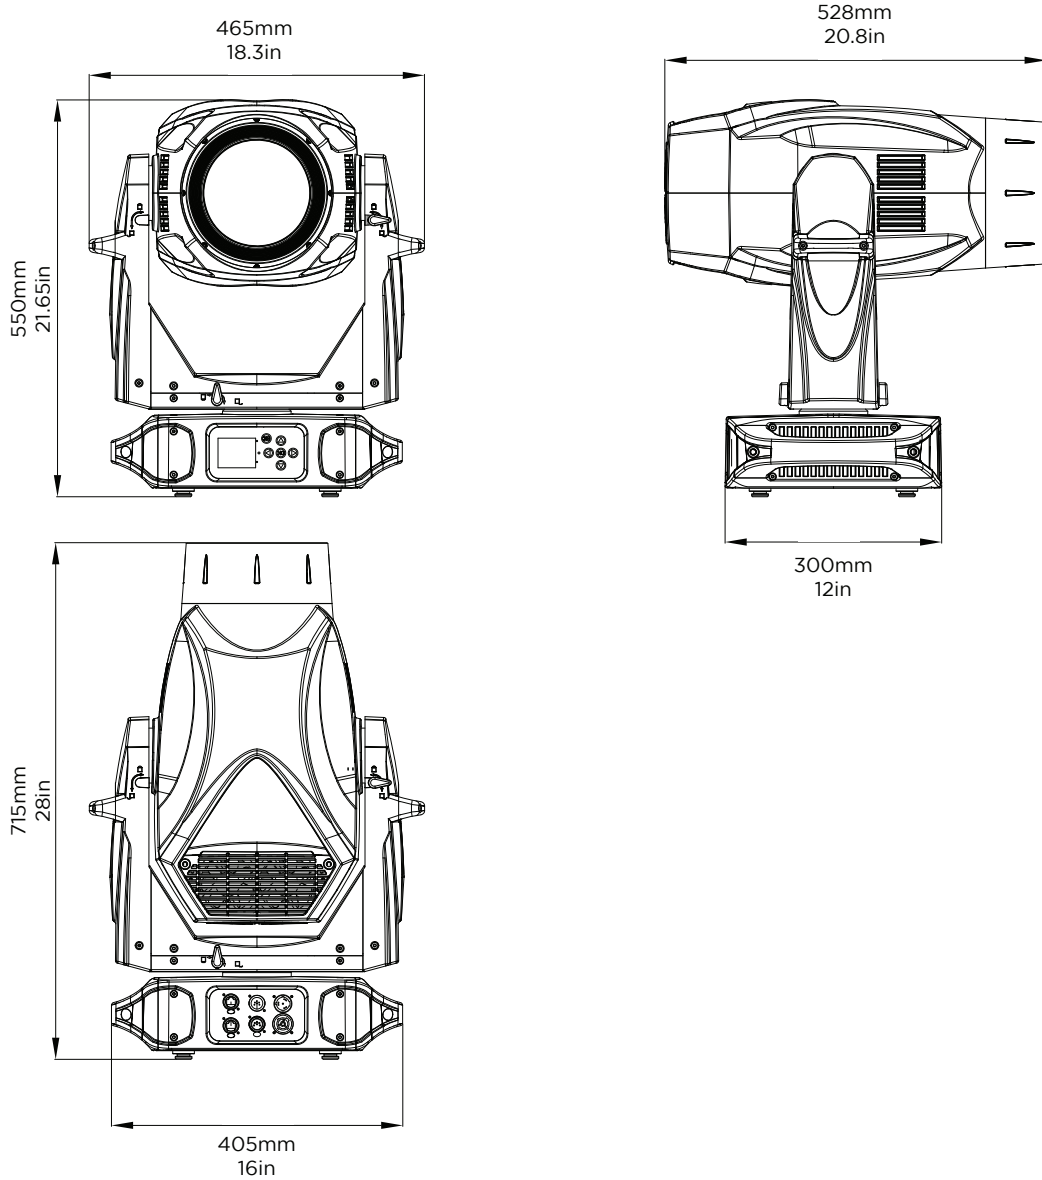

VARI***LITE**

VL2600 SPOT

PRODUCT NAME

Vari-Lite VL2600 Spot Fixture black Body
(Includes rails and power input connector)

Vari-Lite VL2600 Spot Fixture White Body
(Includes rails and power input connector)

Luminaire programming kit

ORDER CODE

88-105-6950-00

88-105-6950-10

PEGASUS

VL2600 SPOT

WHEEL 1

1	Open slot
2	Night sky
3	Circle of ovals
4	Bricked out
5	Punch card
6	Swirl
7	Honeycomb reverse
8	On the rocks*

*glass gag