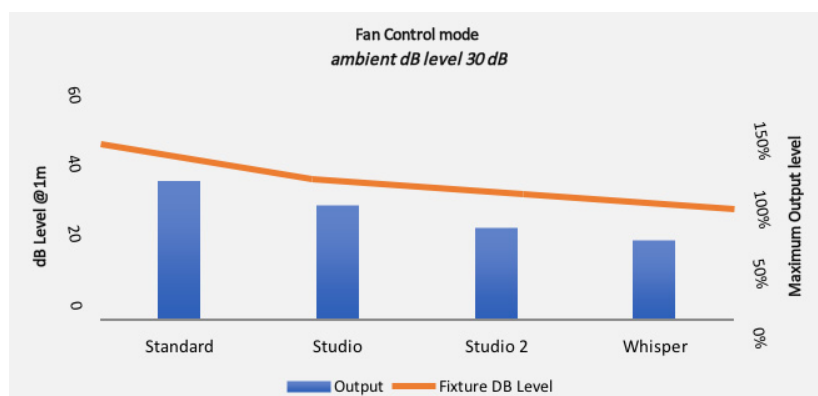

VLZ SPOT

FEATURES & BENEFITS

- 25,000 lumen output.
- Wide zoom range 7-50° zoom.
- Large stage impact 180mm (7") front lens.
- Multiple fan level controls:
  - Standard
  - Studio
  - Studio 2
  - Whisper
- 16-bit dimmer control with 4 sectable curves.
- Camera friendly - separate frequency and gamma control of LED array.
- Full color mixing and color effects CYM + CTO 2 color wheels total of 12 fixed color shake and wheel spin functions.
- Projection and mid-air effects:
  - Gobo wheel 1 & 2: 7 interchangeable fully rotating and indexing gobos
  - Gobo wheel 2: 7 interchangeable fixed gobos.
- Multi beam effects 3 facet prism.
- Beam edge softening - 3-way frost control.
- Beam reduction ol - variable Iris.
- Fast, accurate and repeatable movement on all functions.

VLZ SPOT FAN CONTROL MODES				
Mode	Output	Ambient	Fixture dB level	Distance
Standard	100%	30	50.8 dB	1m / 3.3ft
Studio	83%	30	41.0 dB	1m / 3.3ft
Studio 2	67%	30	36.5 dB	1m / 3.3ft
Whisper	58%	30	32.3 dB	1m / 3.3ft