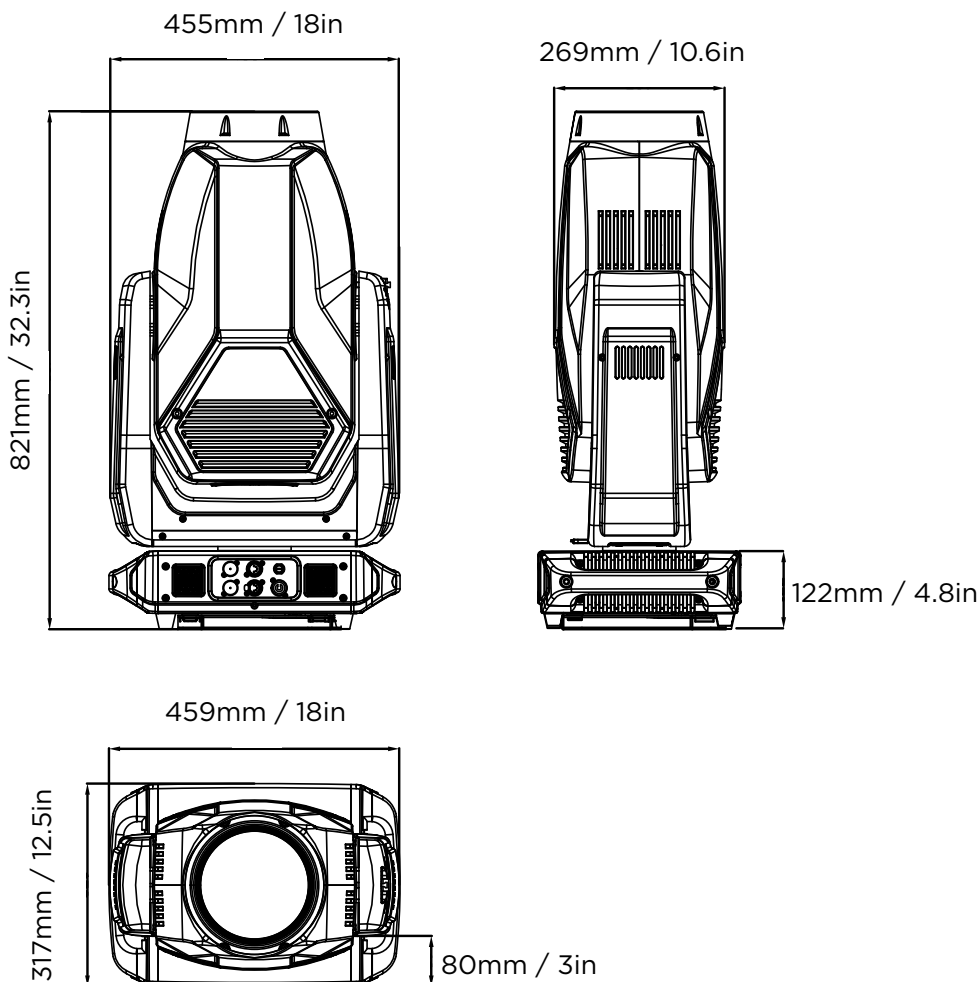

## VLZ SPOT

DIMENSIONS		mm	in
H x W x L		458 x 316 x 809	18 x 12.4 x 31.9
Hanging centers		682	27.875
WEIGHT		kg	lb
Weight		44	97
WARRANTY & APPROBATION			
Warranty		2 years	
Approvals / listings		CE, ETL, UL, FCC CSA, RoHS, ISO 9001	