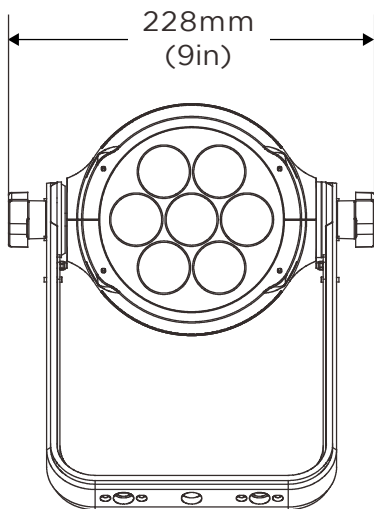

VARI*LITE

VL800 PROPAR

FEATURES AND BENEFITS

- **Cost-effective, high output LED professional PAR built by Vari-Lite** - affordable LED PAR from a brand you trust.
- **Full RGBW color mixing** - variable color mixing with saturation control, offering numerous vivid and creative color options
- **Gel color presets matched to traditional gel numbers** - use the colors you have always used without the need to change gels
- **Motorized zoom** - remote beam angle control with the smooth zoom movement of a Vari-Lite fixture
- **Multi-mode fan control** - adjust settings to control fan noise. Offers a low dB experience across all frequencies, eliminating buzzing or hums from an otherwise quiet device. Mode options include standard, studio, and whisper mode.
- **Adjustable frequency to exceed camera frame rates** - camera-friendly fixtures for IMAG or live televised events

LIMITED WARRANTY

Every Vari-Lite product is backed by a minimum 2-year limited warranty against manufacturing defects and workmanship. Refer to the [Vari-Lite Limited Warranty Card](http://www.vari-lite.com/global/support/warranty) available at www.vari-lite.com/global/support/warranty for more details.