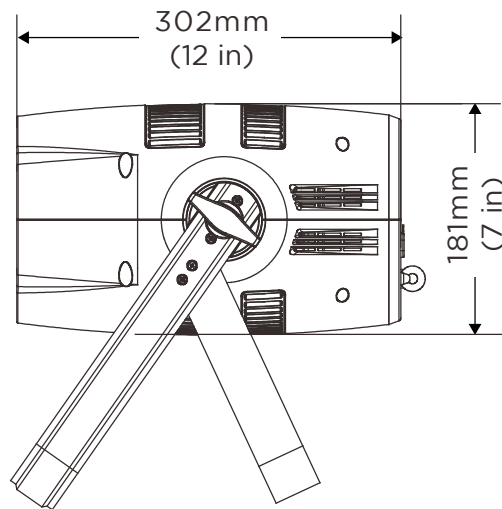

VARI*LITE

VL800 PROPAR

FEATURES AND BENEFITS

- **Cost-effective, high output LED professional PAR built by Vari-Lite** - affordable LED PAR from a brand you trust.
- **Full RGBW color mixing** - variable color mixing with saturation control, offering numerous vivid and creative color options
- **Gel color presets matched to traditional gel numbers** - use the colors you have always used without the need to change gels
- **Motorized zoom** - remote beam angle control with the smooth zoom movement of a Vari-Lite fixture
- **Multi-mode fan control** - adjust settings to control fan noise. Offers a low dB experience across all frequencies, eliminating buzzing or hums from an otherwise quiet device. Mode options include standard, studio, and whisper mode.
- **Adjustable frequency to exceed camera frame rates** - camera-friendly fixtures for IMAG or live televised events

LIMITED WARRANTY

Every Vari-Lite product is backed by a minimum 2-year limited warranty against manufacturing defects and workmanship. Refer to the [Vari-Lite Limited Warranty Card](http://www.vari-lite.com/global/support/warranty) available at www.vari-lite.com/global/support/warranty for more details.