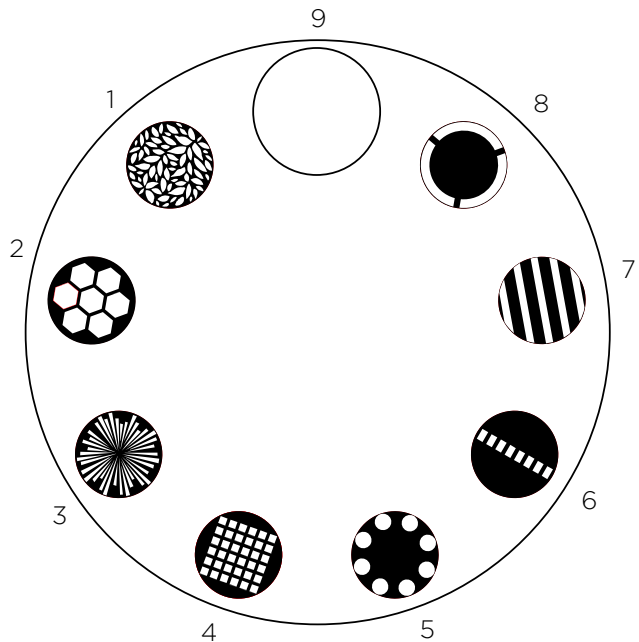

COLOR SYSTEM

Color mixing	Variable CMY
CTO	Variable
Fixed color wheel	6 + open

MOVEMENT

Max pan angle	540°
Max tilt angle	270°

VL800 EVENTPROFILE

NOISE LEVELS (BASE LEVEL 18.6db)			
1m Full operation Full output db. Fan on continuous	Boost mode		48 dB
	Standard mode		43.6 dB
	Studio mode		37.8 dB
Standby	3m Idle - Full output db		
Fan preset modes	Boost, standard, studio		
Fan run mode	On (Continuous) / Auto		
Additional fan control*	Variable fan speed channel *standard mode only		
USER INTERFACE			
Type	4-button color LCD		
POWER			
Range	100-240V @ 50/60Hz		
Power in / thru	In and Out		
Connector type	Neutrik TrueOne		
Wattage (max)	575W		
DATA CONNECTIONS			
DMX (RDM)	16-Bit Enhanced (45) 16-Bit (40) Clone (35)		
Ethernet	ArtNet Streaming ACN		
PHYSICALS			
IP rating	IP20		
Finish	Black or white		
DIMENSIONS (H x W x L)		mm	in
Fixture only		624 x 375 x 408	25 x 15 x 16
Packed dimensions		720 x 470 x 385	28 x 19 x 15
Hanging centers		420	16.5
Hanging type		107mm Omega clamps	
WEIGHT		kg	lb
Fixture only		21	46.3
Packed weight	Net	25	55
	Gross	29	64
APPROBATIONS			
Approval / listings		CE, ETL, UL, FCC CSA, RoHS, ISO 9001	
		 	

VL800 EVENTPROFILE

GOBO WHEEL 1 - rotating

1	Night sky
2	Circle of Ovals
3	Bricked out
4	Neurons
5	Swirl
6	Cross bars
7	On the rocks
8	Open

GOBO WHEEL 2 - fixed

1	Leafy breakup
2	Honeycomb
3	Radial breakup
4	Grid
5	Circle of dots
6	Punchcard
7	Vertical bars
8	Medium circle
9	Open

VL800 EVENTPROFILE

PRODUCT NAME	ORDER CODE
VL800 EVENTPROFILE, LED Profile, black body (includes omega clamp and power input connector)	91200545005
VL800 EVENTPROFILE, LED Profile, white body (includes omega clamp and power input connector)	912400576845
ACCESSORIES	ORDER CODE
Vari-Lite & Strand 140mm Omega clamp	3002001497