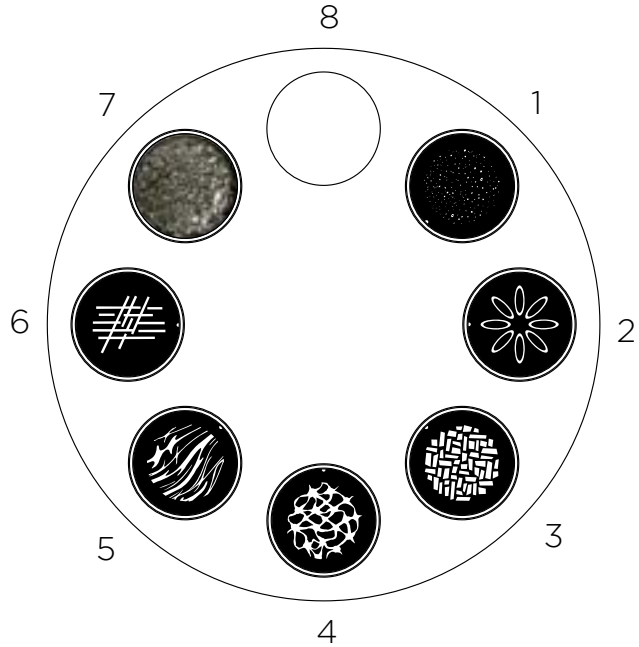

*All measurements taken in Standard mode

BEAM

Angle	8-40°
--------------	-------

IMAGING

Gobo wheel 1	7 interchange glass gobos, fully rotating / indexable
Gobo wheel 2	8 fixed gobos
Framing shutters	4 blade, continuous wipe shutter 45°+/- rotation control of entire assembly
Iris	16 leaf
Prism	1 x 3 facet circular prism
Frost	30° medium

COLOR SYSTEM

Color mixing	Variable CMY
CTO	Variable
Fixed color wheel	6 + open

MOVEMENT

Max pan angle	540°
Max tilt angle	270°

VL800 EVENTPROFILE

NOISE LEVELS (BASE LEVEL 18.6db)			
1m Full operation Full output db. Fan on continuous	Boost mode		48 dB
	Standard mode		43.6 dB
	Studio mode		37.8 dB
Standby	3m Idle - Full output db		
Fan preset modes	Boost, standard, studio		
Fan run mode	On (Continuous) / Auto		
Additional fan control*	Variable fan speed channel *standard mode only		
USER INTERFACE			
Type	4-button color LCD		
POWER			
Range	100-240V @ 50/60Hz		
Power in / thru	In and Out		
Connector type	Neutrik TrueOne		
Wattage (max)	575W		
DATA CONNECTIONS			
DMX (RDM)	16-Bit Enhanced (45) 16-Bit (40) Clone (35)		
Ethernet	ArtNet Streaming ACN		
PHYSICALS			
IP rating	IP20		
Finish	Black or white		
DIMENSIONS (H x W x L)		mm	in
Fixture only		624 x 375 x 408	25 x 15 x 16
Packed dimensions		720 x 470 x 385	28 x 19 x 15
Hanging centers		420	16.5
Hanging type		107mm Omega clamps	
WEIGHT		kg	lb
Fixture only		21	46.3
Packed weight	Net	25	55
	Gross	29	64
APPROBATIONS			
Approval / listings		CE, ETL, UL, FCC CSA, RoHS, ISO 9001	
		 	

VL800 EVENTPROFILE

GOBO WHEEL 1 - rotating

1	Night sky
2	Circle of Ovals
3	Bricked out
4	Neurons
5	Swirl
6	Cross bars
7	On the rocks
8	Open

GOBO WHEEL 2 - fixed

1	Leafy breakup
2	Honeycomb
3	Radial breakup
4	Grid
5	Circle of dots
6	Punchcard
7	Vertical bars
8	Medium circle
9	Open