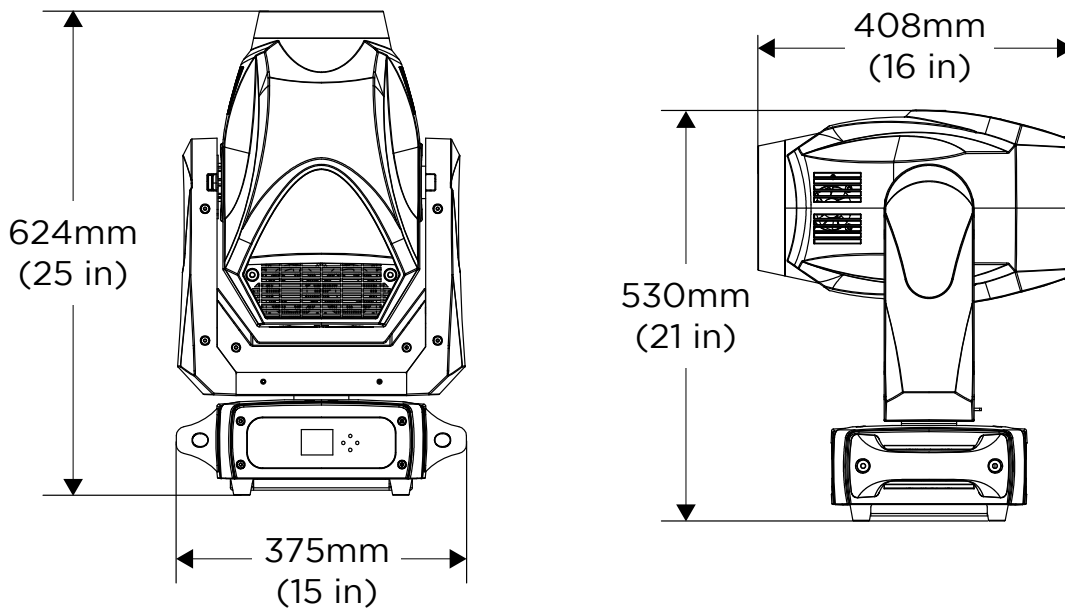

COLOR SYSTEM

Color mixing	Variable CMY
CTO	Variable
Fixed color wheel	6 + open

MOVEMENT

Max pan angle	540°
Max tilt angle	270°

VL800 EVENTPROFILE

NOISE LEVELS (BASE LEVEL 18.6db)			
1m Full operation Full output db. Fan on continuous	Boost mode		48 dB
	Standard mode		43.6 dB
	Studio mode		37.8 dB
Standby	3m Idle - Full output db		
Fan preset modes	Boost, standard, studio		
Fan run mode	On (Continuous) / Auto		
Additional fan control*	Variable fan speed channel *standard mode only		
USER INTERFACE			
Type	4-button color LCD		
POWER			
Range	100-240V @ 50/60Hz		
Power in / thru	In and Out		
Connector type	Neutrik TrueOne		
Wattage (max)	575W		
DATA CONNECTIONS			
DMX (RDM)	16-Bit Enhanced (45) 16-Bit (40) Clone (35)		
Ethernet	ArtNet Streaming ACN		
PHYSICALS			
IP rating	IP20		
Finish	Black or white		
DIMENSIONS (H x W x L)		mm	in
Fixture only		624 x 375 x 408	25 x 15 x 16
Packed dimensions		720 x 470 x 385	28 x 19 x 15
Hanging centers		420	16.5
Hanging type		107mm Omega clamps	
WEIGHT		kg	lb
Fixture only		21	46.3
Packed weight	Net	25	55
	Gross	29	64
APPROBATIONS			
Approval / listings		CE, ETL, UL, FCC CSA, RoHS, ISO 9001	
		 	

VL800 EVENTPROFILE

GOBO WHEEL 1 - rotating

1	Night sky
2	Circle of Ovals
3	Bricked out
4	Neurons
5	Swirl
6	Cross bars
7	On the rocks
8	Open

GOBO WHEEL 2 - fixed

1	Leafy breakup
2	Honeycomb
3	Radial breakup
4	Grid
5	Circle of dots
6	Punchcard
7	Vertical bars
8	Medium circle
9	Open

VL800 EVENTPROFILE

PRODUCT NAME	ORDER CODE
VL800 EVENTPROFILE, LED Profile, black body (includes omega clamp and power input connector)	91200545005
VL800 EVENTPROFILE, LED Profile, white body (includes omega clamp and power input connector)	912400576845
ACCESSORIES	ORDER CODE
Vari-Lite & Strand 140mm Omega clamp	3002001497