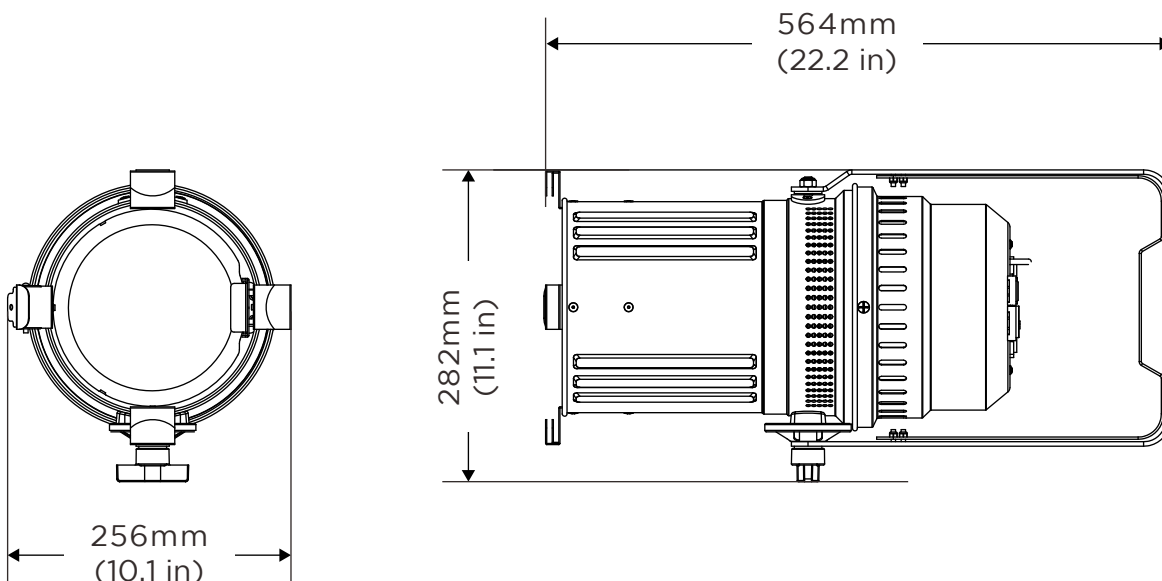

VARI*LITE

VL800 EVENTPAR

FEATURES AND BENEFITS

- **Cost-effective LED PAR built by Vari-Lite** - LED PAR from a brand you trust
- **Retro styling, color, and output** - Looks, feels, and functions like a classic tungsten fixture, but with modern capabilities
- **RGBA and WW versions** - Get that perfect tungsten look with output and color that matches the original fixtures
- **Gel color presets matched to traditional gel numbers** - Use the colors you have always used without the need to change gels
- **Outdoor rated (IP24)** - Rated against water spray from any direction, providing weather protection
- **Adjustable frequency to exceed camera frame rates** - Camera -friendly fixtures for IMAG or live televised events
- **Multiple housing finishes available, including black, white, bronze, and polished aluminium** - select the perfect look for any event

LIMITED WARRANTY

Every Vari-Lite product is backed by a minimum 2-year limited warranty against manufacturing defects and workmanship. Refer to the Vari-Lite Limited Warranty Card available at www.vari-lite.com/global/support/warranty for more details.