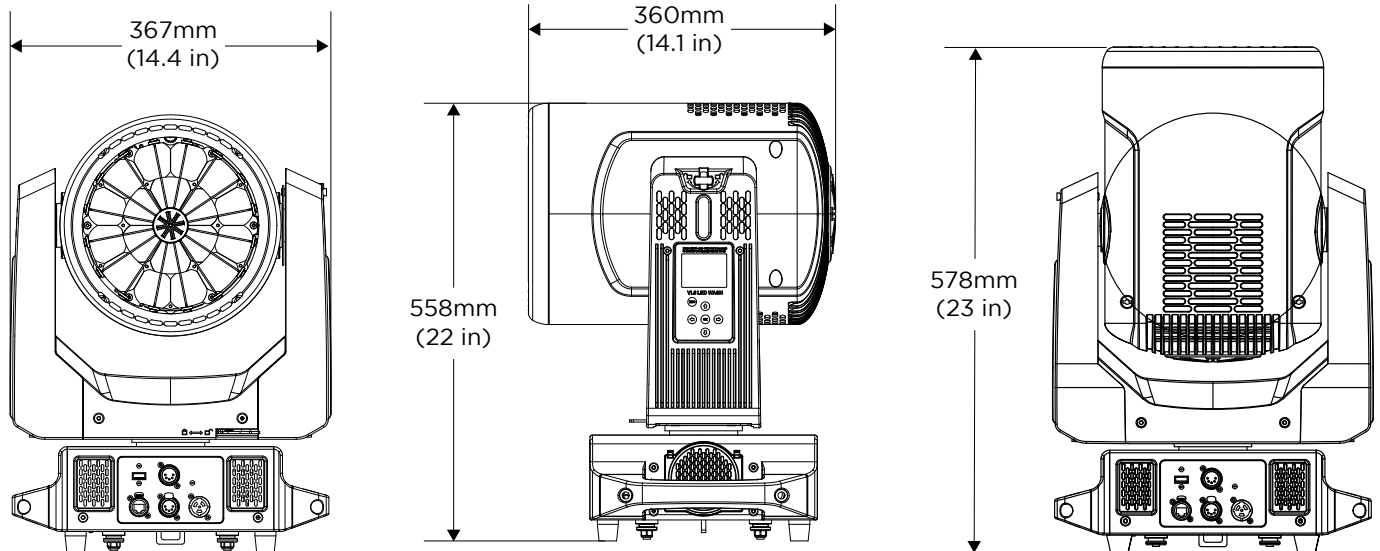

VL5LED WASH

PRODUCT NAME

VL5LED WASH

ORDER CODE

912400575018

ACCESSORIES

VL5LED WASH lens accessory kit - includes 3° diffusion lens, 10° diffusion lens, 10°x40° lenticular lens, LED blade diffusion ring* and accessory clamps

ORDER CODE

912400575006

VL5LED WASH tophat

912400576353

NOTE:

*Blade diffusion ring mounts in clear front fixture lens and does not use accessory clamps

©2021 Signify Holding. All rights reserved.

All trademarks are owned by Signify Holding or their respective owners. The information provided herein is subject to change, without notice. Signify does not give any representation or warranty as to the accuracy or completeness of the information included herein and shall not be liable for any action in reliance thereon. The information presented in this document is not intended as any commercial offer and does not form part of any quotation or contract, unless otherwise agreed by Signify. Data subject to change.

Ref: 912400575018-100-A