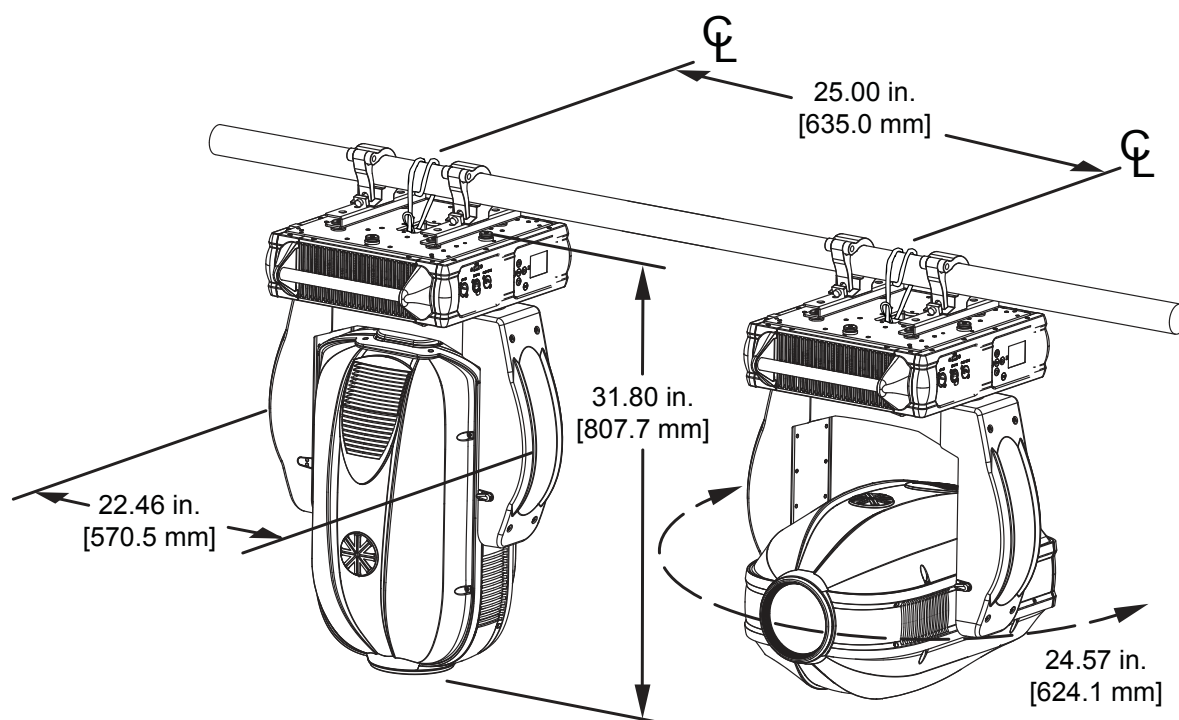

DIMENSIONS

	mm	in
H x W x L	625 x 571 x 808	24.6 x 22.5 x 31.8
Hanging centers	635	25

WEIGHT

	kg	lb
Weight	40.9	90.1

WARRANTY & APPROBATION

Warranty	2 years
Approvals / listings	CE, ETL, UL, FCC CSA, RoHS, ISO 9001