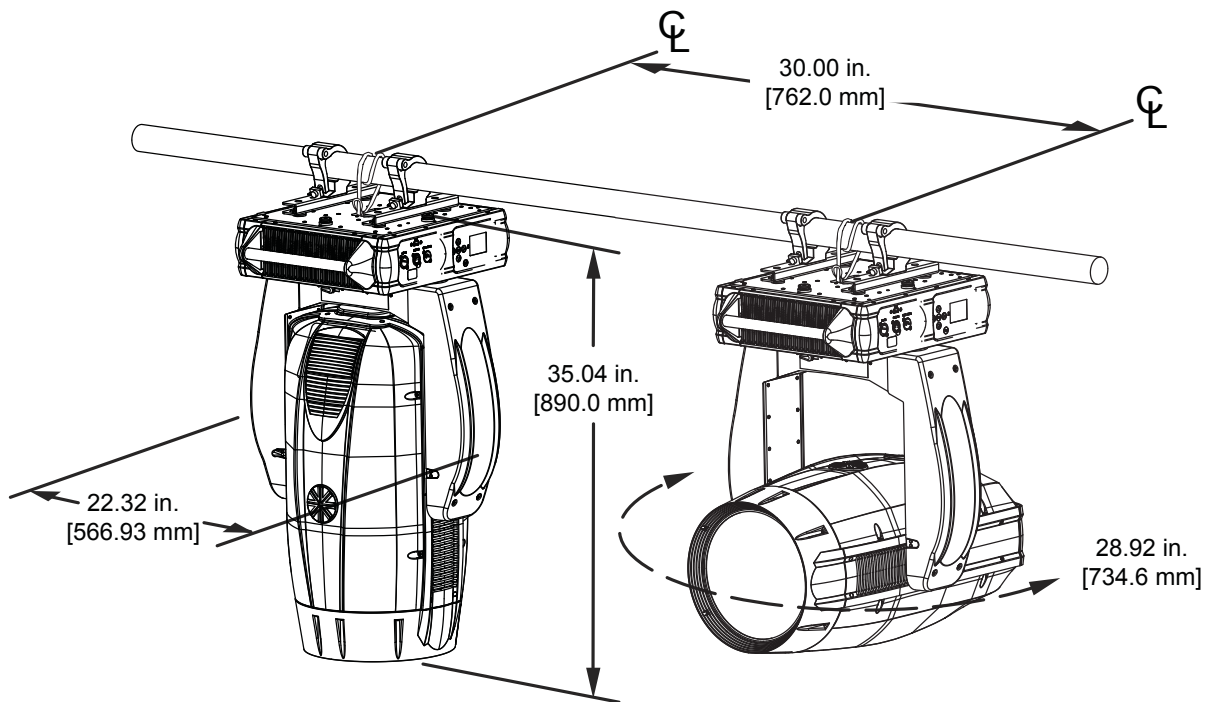

MOVEMENT

Pan / tilt	540° / 270°
-------------------	-------------

COOLING

Fan	Yes
Studio mode	Yes

DATA PROTOCOLS

Controls	DMX512-A / RDM
DMX channels	46 / 41

VL4000 BEAMWASH

POWER			
Range		200-264VAC, 50/60Hz	
ENVIRONMENT		°C	°F
Operating temperature	Standard mode	-29-40°	-20-104°
	Studio mode	-29-50°	-20-122°
PHYSICALS			
IP rating		IP20	
Finish		Black	
Construction		Metal frame, engineering plastic covers	
DIMENSIONS		mm	in
H x W x L		890 x 735 x 567	35 x 29 x 22.3
Hanging centers		762	30
WEIGHT		kg	lb
Weight		45.8	101
WARRANTY & APPROBATION			
Warranty		2 years	
Approvals / listings		CE, ETL, UL, FCC CSA, RoHS, ISO 9001	