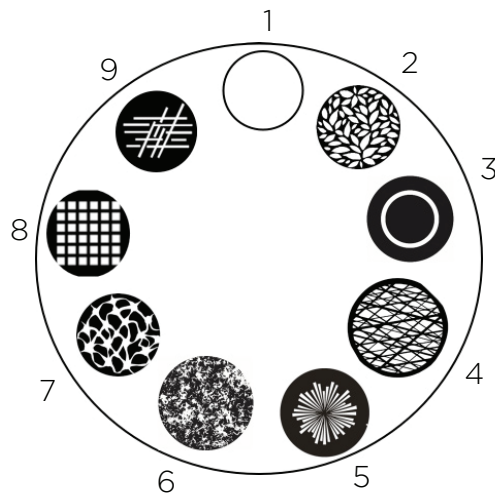

VL2600 PROFILE

WHEEL 1

1	Open slot
2	Night sky
3	Circle of ovals
4	Bricked out
5	Punch card
6	Swirl
7	Honeycomb reverse
8	On the rocks*

*glass gag

WHEEL 2

1	Open slot
2	Leafy breakup
3	Medium circle
4	Lattice
5	Radial breakup
6	Dust breakup
7	Neurons
8	Grid
9	Cross bars