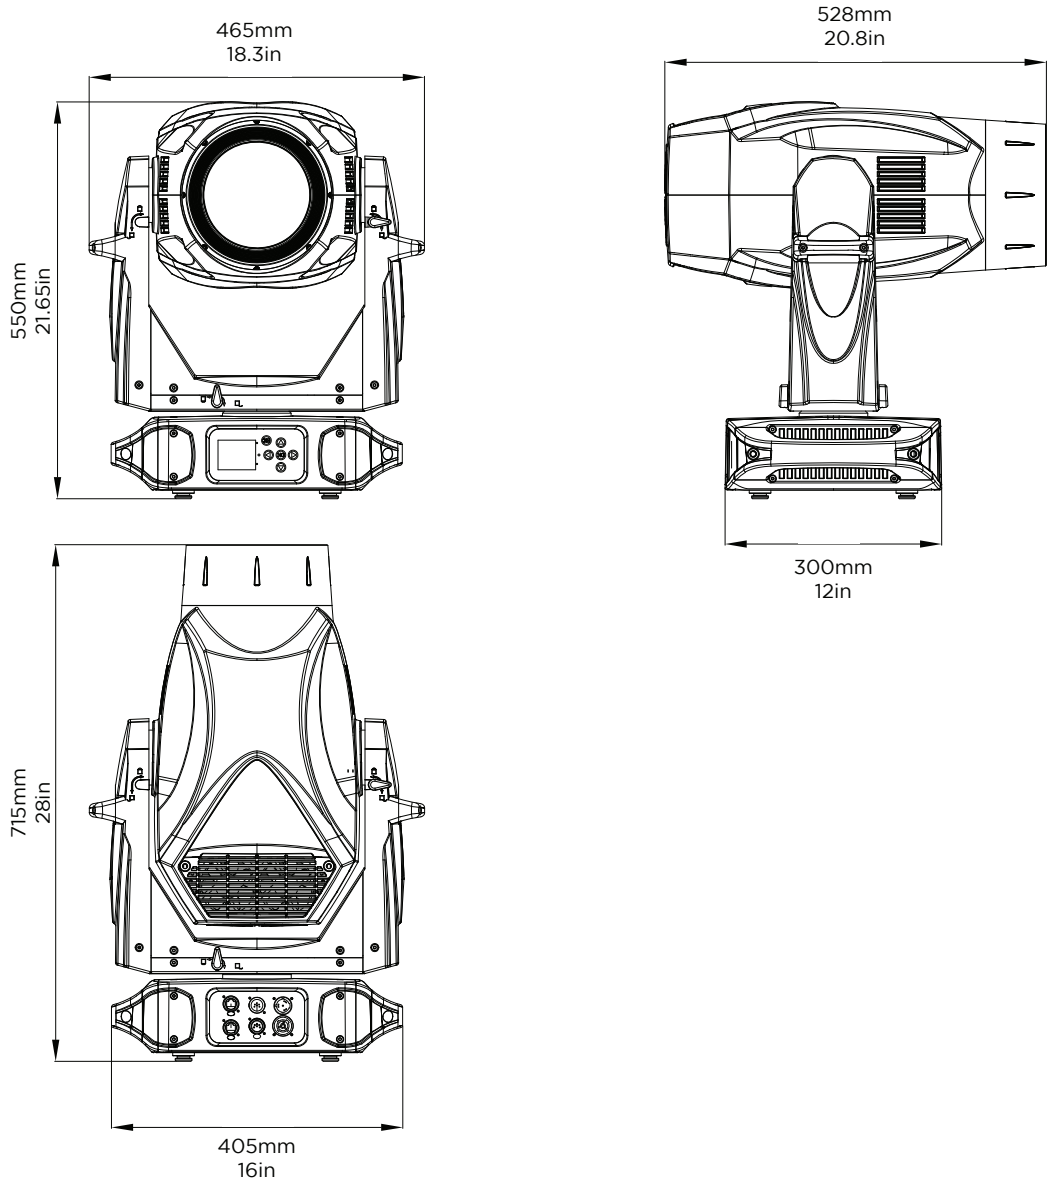

VL2600 PROFILE