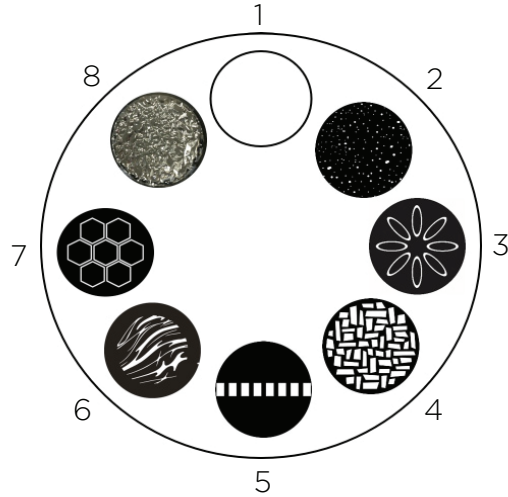

VL2600 PROFILE

VL2600 PROFILE

PRODUCT NAME	ORDER CODE
VARI-LITE VL2600 Profile Fixture (Framing) (Includes rails and power input connector, AC100-240V.)	88-105-7270-00
VARI-LITE VL2600 Profile Fixture White body (Framing) (Includes rails and power input connector, AC100-240V.)	88-105-7270-10
Luminaire programming kit	PEGASUS

VL2600 PROFILE

WHEEL 1

1	Open slot
2	Night sky
3	Circle of ovals
4	Bricked out
5	Punch card
6	Swirl
7	Honeycomb reverse
8	On the rocks*

*glass gag

WHEEL 2

1	Open slot
2	Leafy breakup
3	Medium circle
4	Lattice
5	Radial breakup
6	Dust breakup
7	Neurons
8	Grid
9	Cross bars