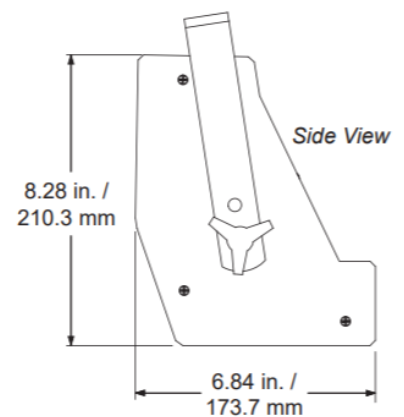

Spectra Cyc UV 50

Product Features:

- Uses 365nm UV LEDs
- Asymmetrical reflector designed for broad, even distribution
- On-board multi-voltage power supply 100-240VAC.
- Feed through power and data capabilities using PowerCON and 5-pin XLR connectors.
- Compatible with DMX and RDM protocols
- Push button addressing
- Preprogrammed modes for standalone intensity settings, timed intensity fades, and strobes
- Includes dual “kick stand” style yoke
- Weight: 7 lbs. / 3.2 kg (approximate)
- Convection cooled, no fans
- cETLus listed for indoor use and CE marked
- Made in the USA
- Five (5) year and one (1) day warranty
- No cost technical support for the life of your product