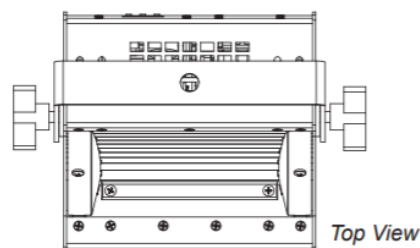

Designed for use on 4-foot centers, individual units can be placed side by side for greater saturation of light. The Spectra Cyc UV 50 is compatible with both DMX and RDM protocols, and comes complete with a library of pre-programmed single colors to various color mixes. Units are made for floor, sky-cyc applications, or track mount applications.

Spectra Cyc UV 50

Product Features:

- Uses 365nm UV LEDs
- Asymmetrical reflector designed for broad, even distribution
- On-board multi-voltage power supply 100-240VAC.
- Feed through power and data capabilities using PowerCON and 5-pin XLR connectors.
- Compatible with DMX and RDM protocols
- Push button addressing
- Preprogrammed modes for standalone intensity settings, timed intensity fades, and strobes
- Includes dual “kick stand” style yoke
- Weight: 7 lbs. / 3.2 kg (approximate)
- Convection cooled, no fans
- cETLus listed for indoor use and CE marked
- Made in the USA
- Five (5) year and one (1) day warranty
- No cost technical support for the life of your product