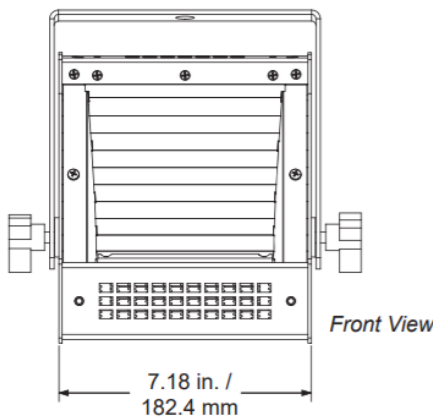

Designed for use on 4-foot centers, individual units can be placed side by side for greater saturation of light. The Spectra Cyc UV 50 is compatible with both DMX and RDM protocols, and comes complete with a library of pre-programmed single colors to various color mixes. Units are made for floor, sky-cyc applications, or track mount applications.

Spectra Cyc UV 50

Product Features:

- Uses 365nm UV LEDs
- Asymmetrical reflector designed for broad, even distribution
- On-board multi-voltage power supply 100-240VAC.
- Feed through power and data capabilities using PowerCON and 5-pin XLR connectors.
- Compatible with DMX and RDM protocols
- Push button addressing
- Preprogrammed modes for standalone intensity settings, timed intensity fades, and strobes
- Includes dual “kick stand” style yoke
- Weight: 7 lbs. / 3.2 kg (approximate)
- Convection cooled, no fans
- cETLus listed for indoor use and CE marked
- Made in the USA
- Five (5) year and one (1) day warranty
- No cost technical support for the life of your product