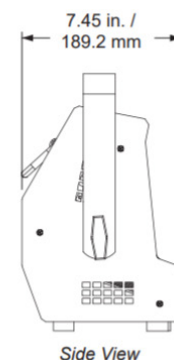

NOTE: A maximum recommended spacing is 6-foot on center, 2 to 4-foot back from lighted area. For a brighter, more saturated effect, Spectra Cyc 100 fixtures can be set closer or linked directly to the next via a joining bracket - SS-CYC-LINK (sold separately). Shown with optional yoke assembly - SS-CYC100-YOKE (sold separately).