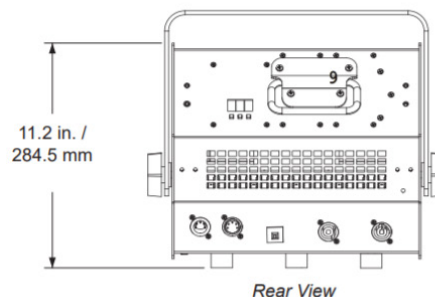

Designed for use on 6 foot centers, individual units can be linked side by side for greater saturation of light. The Spectra Cyc UV is compatible with both DMX and RDM protocols, and comes with a library of pre-programmed fixed intensities and various intensity effects. Units can be utilized for both floor and sky-cyc applications.

Spectra Cyc UV 100

Product Features:

- Uses 365nm UV LEDs
- Convection Cooled
- Asymmetrical reflector designed for broad, even distribution
- On-board multi-voltage power supply 100-240VAC.
- Feed through power and data capabilities using powerCON and 5-pin XLR connectors.
- Compatible with DMX and RDM protocols.
- Push button addressing.
- Preprogrammed modes for standalone intensity settings, timed intensity fades, and strobes
- Convection cooled, no fans
- Weight: 11 lbs. / 5.0 kg (approximate)
- cETLus listed for indoor use and CE marked
- Made in the USA
- Five (5) year and one (1) day warranty
- No cost technical support for the life of your product

NOTE: A maximum recommended spacing is 6-foot on center, 2 to 4-foot back from lighted area. For a brighter, more saturated effect, Spectra Cyc 100 fixtures can be set closer or linked directly to the next via a joining bracket - SS-CYC-LINK (sold separately). Shown with optional yoke assembly - SS-CYC100-YOKE (sold separately).