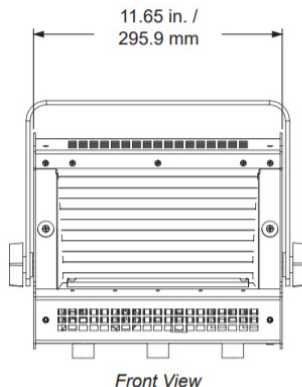

Designed for use on 6 foot centers, individual units can be linked side by side for greater saturation of light. The Spectra Cyc UV is compatible with both DMX and RDM protocols, and comes with a library of pre-programmed fixed intensities and various intensity effects. Units can be utilized for both floor and sky-cyc applications.

NOTE: A maximum recommended spacing is 6-foot on center, 2 to 4-foot back from lighted area. For a brighter, more saturated effect, Spectra Cyc 100 fixtures can be set closer or linked directly to the next via a joining bracket - SS-CYC-LINK (sold separately). Shown with optional yoke assembly - SS-CYC100-YOKE (sold separately).