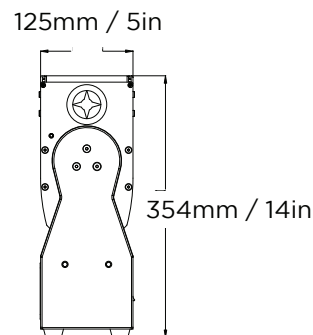

ENVIRONMENT

	°C	°F
Operating temperature	0-40	32-107

PHYSICALS

IP rating	IP20
Finish	Black
Mounting position	Any
Construction	Metal frame, plastic covers

DIMENSIONS

	mm	in
L x H x W	780 x 129 x 354	30.7 x 5 x 14
Hanging centers	780	30.7
	Fixtures can sit side-by-side, in a straight line vertically or horizontally	

WEIGHT

	kg	lb
Net weight	19	41.8

WARRANTY & APPROBATIONS

Warranty	2 years
Approvals / listings	CE, ETL, UL, FCC CSA, RoHS, ISO 9001

Showline

SL BAR 720ZT

PRODUCT NAME	REGION	ORDER CODE
Vari-Lite SL BAR 720ZT IP20 complete with powerCON to bare-end cable	EMEA / APAC	88-095-6682-36 SLBAR620
Vari-Lite SL BAR 720ZT IP20 complete with powerCON to UL3 plug	Americas	88-095-6912-36
Luminaire programing kit		PEGASUS