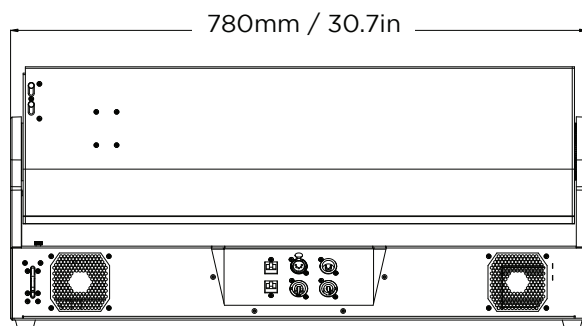

ENVIRONMENT

	°C	°F
Operating temperature	0-40	32-107

PHYSICALS

IP rating	IP20
Finish	Black
Mounting position	Any
Construction	Metal frame, plastic covers

DIMENSIONS

	mm	in
L x H x W	780 x 129 x 354	30.7 x 5 x 14
Hanging centers	780	30.7
	Fixtures can sit side-by-side, in a straight line vertically or horizontally	

WEIGHT

	kg	lb
Net weight	19	41.8

WARRANTY & APPROBATIONS

Warranty	2 years
Approvals / listings	CE, ETL, UL, FCC CSA, RoHS, ISO 9001

Showline

SL BAR 720ZT

PRODUCT NAME	REGION	ORDER CODE
Vari-Lite SL BAR 720ZT IP20 complete with powerCON to bare-end cable	EMEA / APAC	88-095-6682-36 SLBAR620
Vari-Lite SL BAR 720ZT IP20 complete with powerCON to UL3 plug	Americas	88-095-6912-36
Luminaire programing kit		PEGASUS